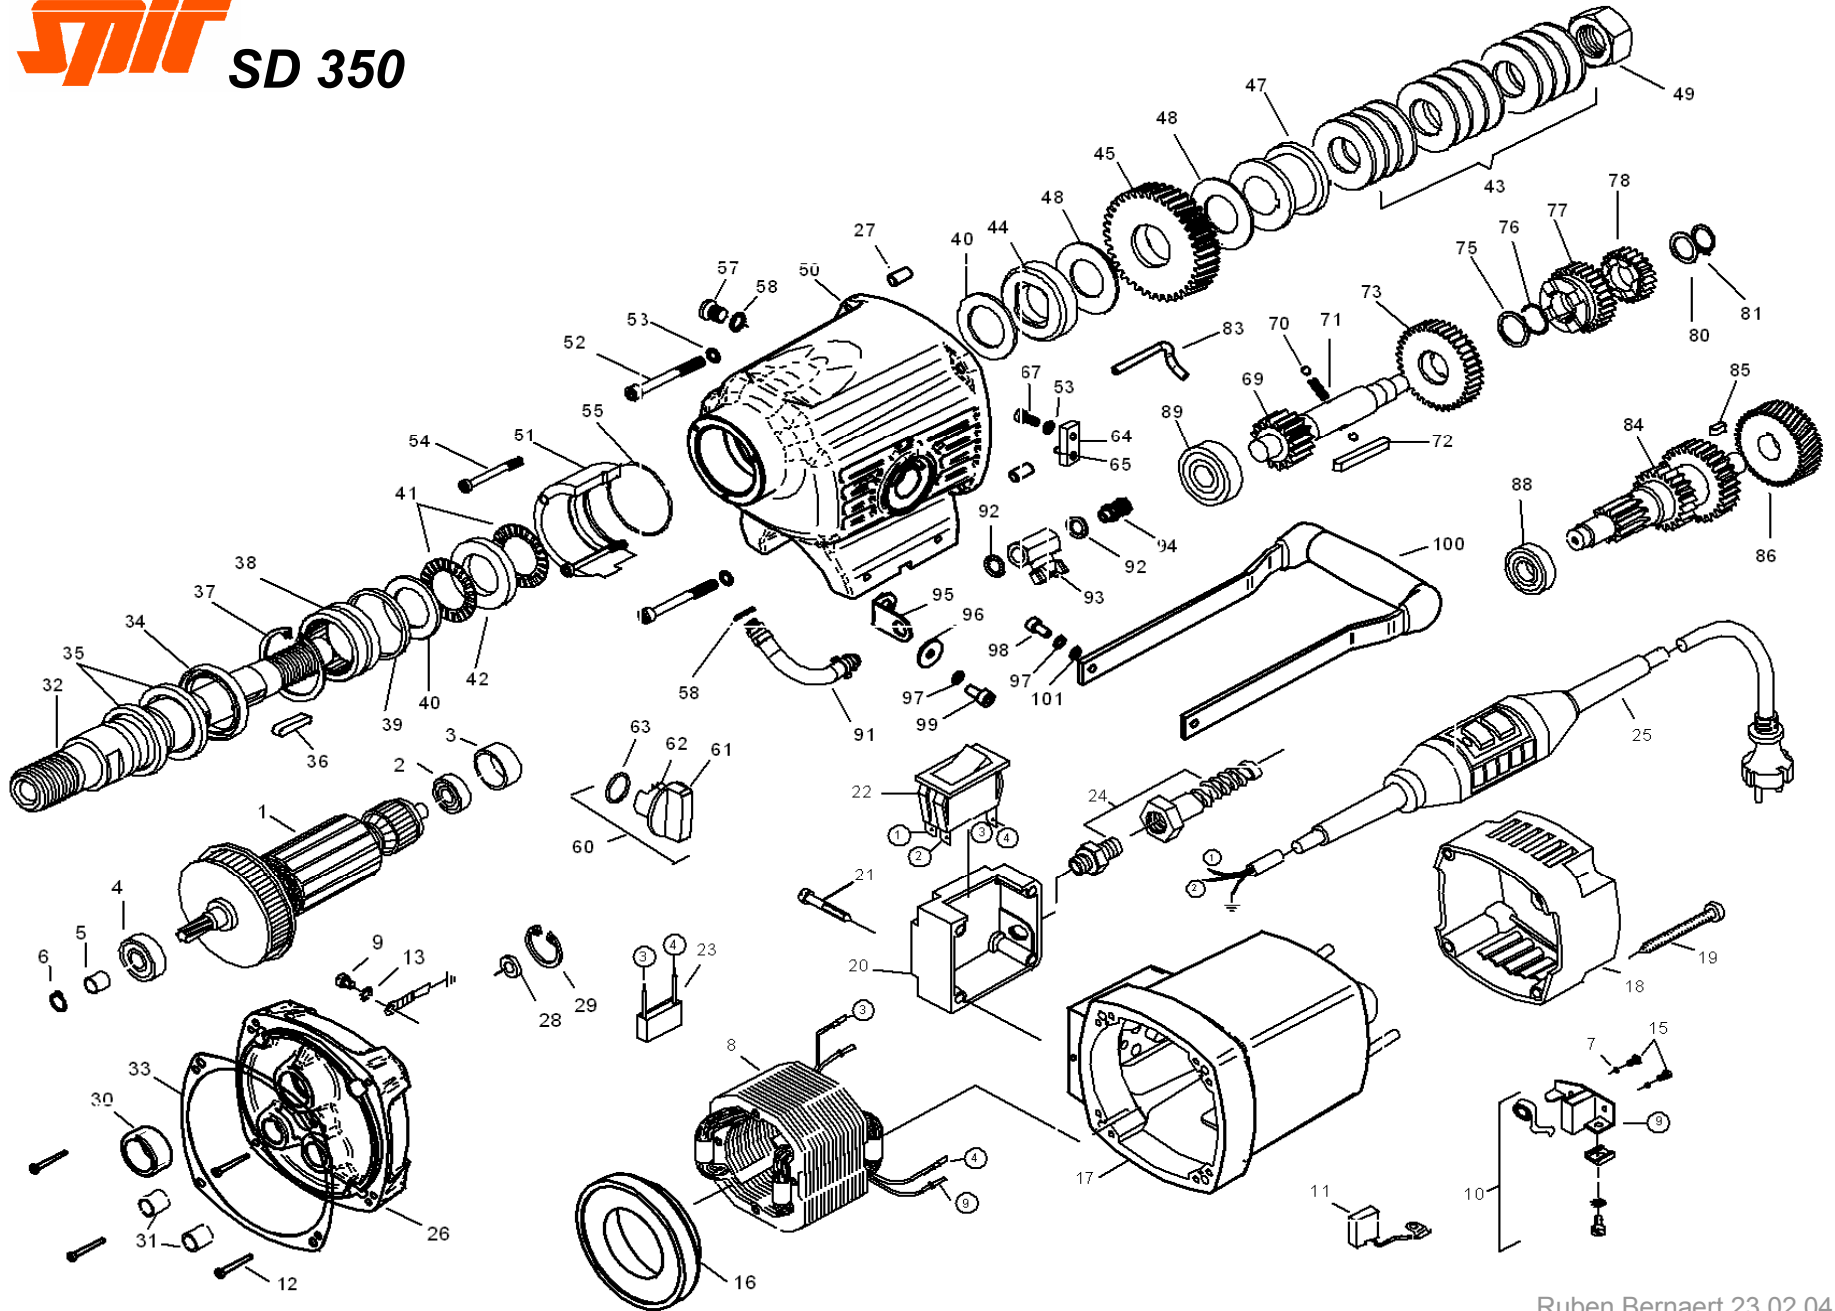

# **SPIT** SD 350

Product name : SPIT SD 350 230 V

Last update :26/02/2004

PAGE 1/1

Mark plan	SPIT code	Article	Remark
1	623100	Rotor cpl. 230 V	
2	623101	Needle bearing 6000 2Z	
3	623102	Bearing cover	
4	623103	Needle bearing 6201 LUZ	
5	623104	Ring 12x15x12,5	
6	623105	Security ring 12/1	
7	623106	Welded washer B4	
8	623107	Field coil kpl.	
9	623108	Screw M4x6	
10	623109	Brush holder kpl.	
11	623110	Carbon brush 6,3x16x20L82F10	
12	623111	Screw 5,5x50	
13	623112	Washer A4,3	
15	623113	Screw CM4x12	
16	623114	Air stream director	
17	623115	Motor housing	
18	623116	Motor housing cover	
19	623117	Screw HC 4,8x45	
20	623118	Switch box	
21	623119	Screw HC 5,5x38	
22	623120	Switch ETA 12A	
23	623121	Condensor	
24	623122	Cable protection PG11	
25	623123	Cable with PRCD	
26	623124	End shield of gearing	
27	623125	Catch 5m6x12	
28	623126	Welded washer KEIV 15x21x3	
29	623127	Safety ring 32/1,5	
30	623128	Bearing cover HK 2012	
31	623129	Bearing cover HK 1212	
32	623130	Spindle	
33	623131	Gear box seal	
34	623132	Welded washer 40x52x7	
35	623133	Welded washer 40x55x7	
36	623134	Catch 6x6x32	
37	623135	Safety ring 52/2	
38	623136	Needle bearing NKS 37	
39	623137	Steel ring	
40	623138	Washer LS 3047	
41	623139	Axial-Needle bearing AXK3047A	
42	623140	Shaft seal ZS3151	