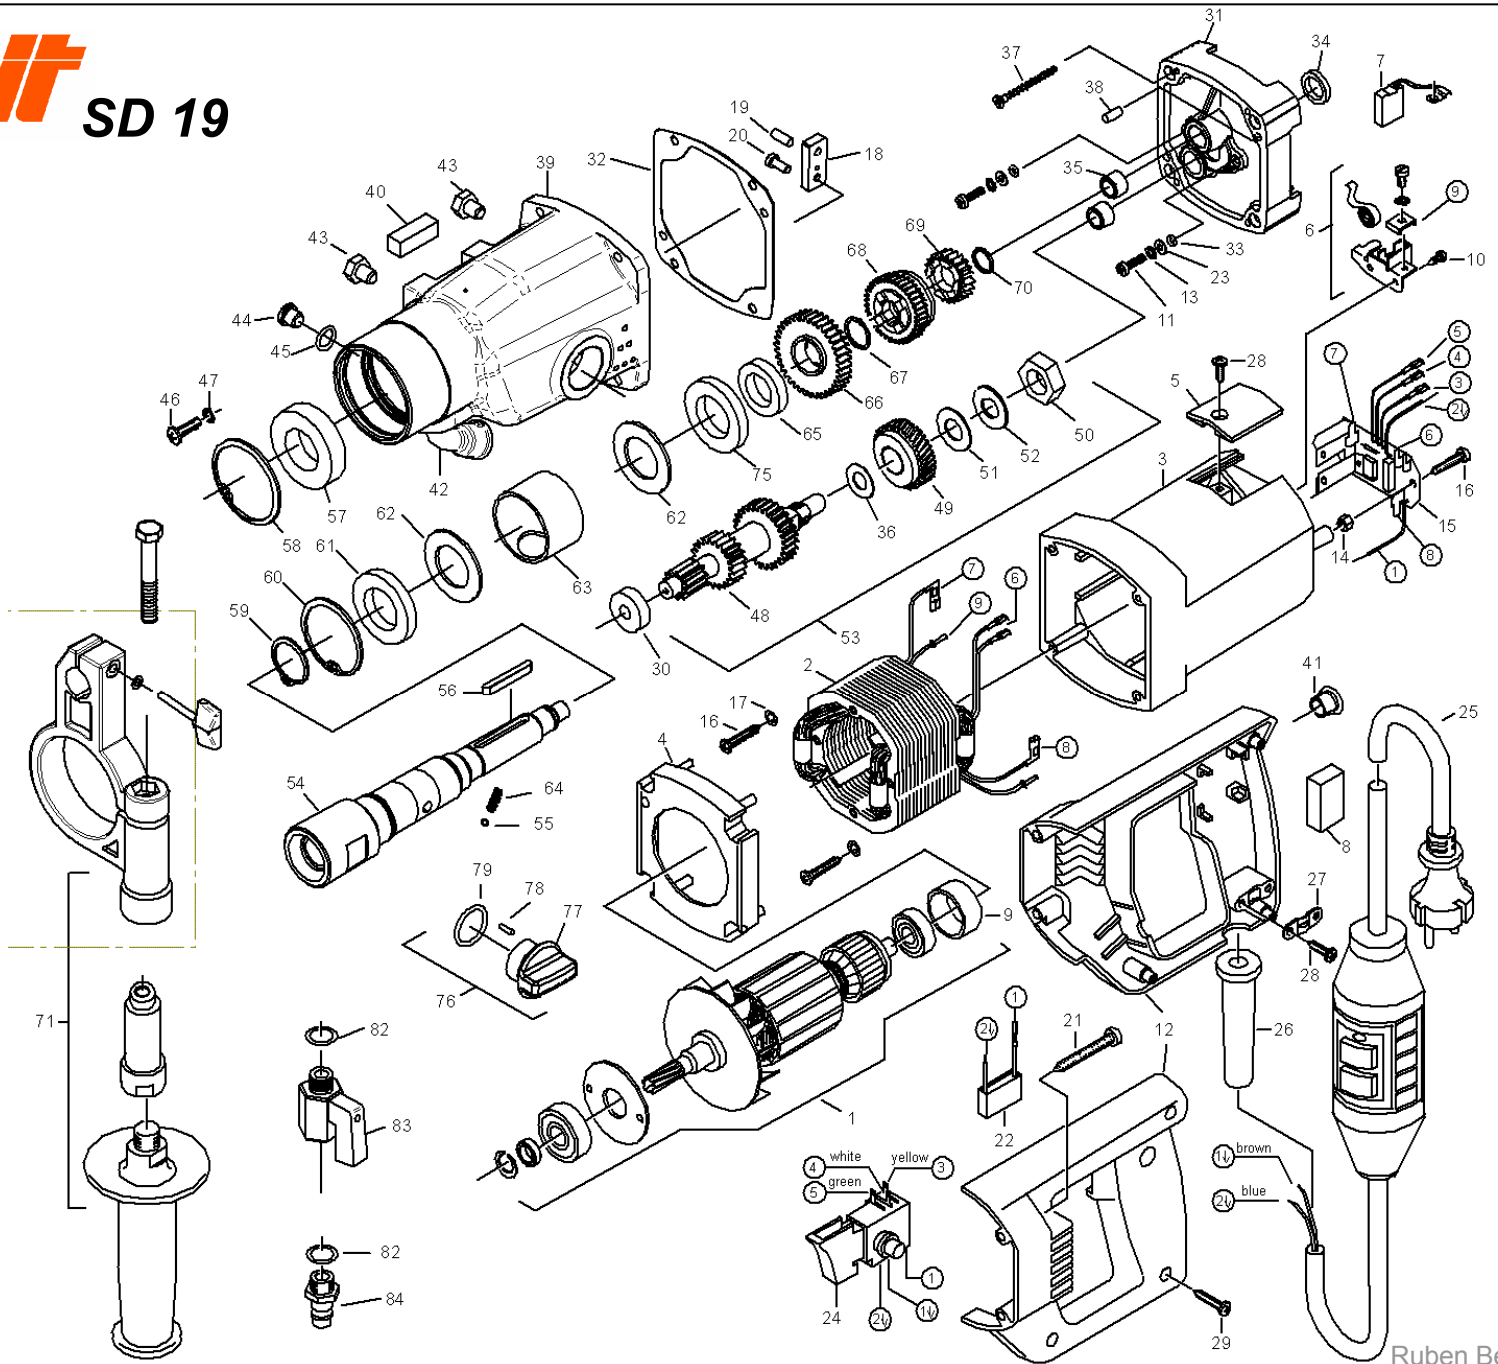

SPIT SD 19

Product name : SPIT SD 19 230 V

Last update :26/02/2004

PAGE 1/1

Mark plan	SPIT code	Article	Remark
1	623200	Rotor compl 220 V	
2	643020	Stator compl 220 V	
3	643030	Motor housing	
4	623201	Air guiding ring	
5	623202	Brush holder cover	
6	643060	Brush holder	
7	643070	Brush set	2 pieces
8	623203	Packing Piece	
9	623204	Bearing cover	
10	623205	Self tapping screw HC 2,9 x 13	
11	643110	Scew M 4 x 16	
12	623206	Pair of handle halves	
13	643130	Tooth lock wascher A 4,3	
14	643140	Plastic nut M 5	
15	623207	Circuit board compl	
16	623208	Self tapping screw Hc 4,2 x 25	
17	643170	Locking disk S 6	
18	623209	Grooved ball bearing 6201 RSZ	
19	623210	Grooved ball bearing 6000 2Z	
20	623211	Screw M5 X 12	
21	643210	Self tapping screw HC 4,8 x 45	
22	623212	Anti parasit condenser	
23	643230	Disk A 4,3	
24	643240	Switch	
25	623213	Connecting cable complet + PRCD 5 m	
26	623214	Cable crommet	
27	623215	Wire locking flange	
28	643280	Self tapping screw 4,2 x 13	
29	643290	Self tapping screw 4,2 x 22	
30	623216	Needle bearing 6,29	
31	623217	End shield of gearing	
32	623218	Gearbox seal	
33	643330	O Ring D 3,68 X 1,78	
34	623219	Bearing cover 15 X 21 X 3	
35	623220	Needle sleeve HK 1010	
36	623221	Disk spring	
37	643370	Screw 4,5 X 50	
38	623222	Nolched pin 5 X 12	
39	623223	Gearbox housing	
40	623224	Spirit level	
41	623225	Plug	