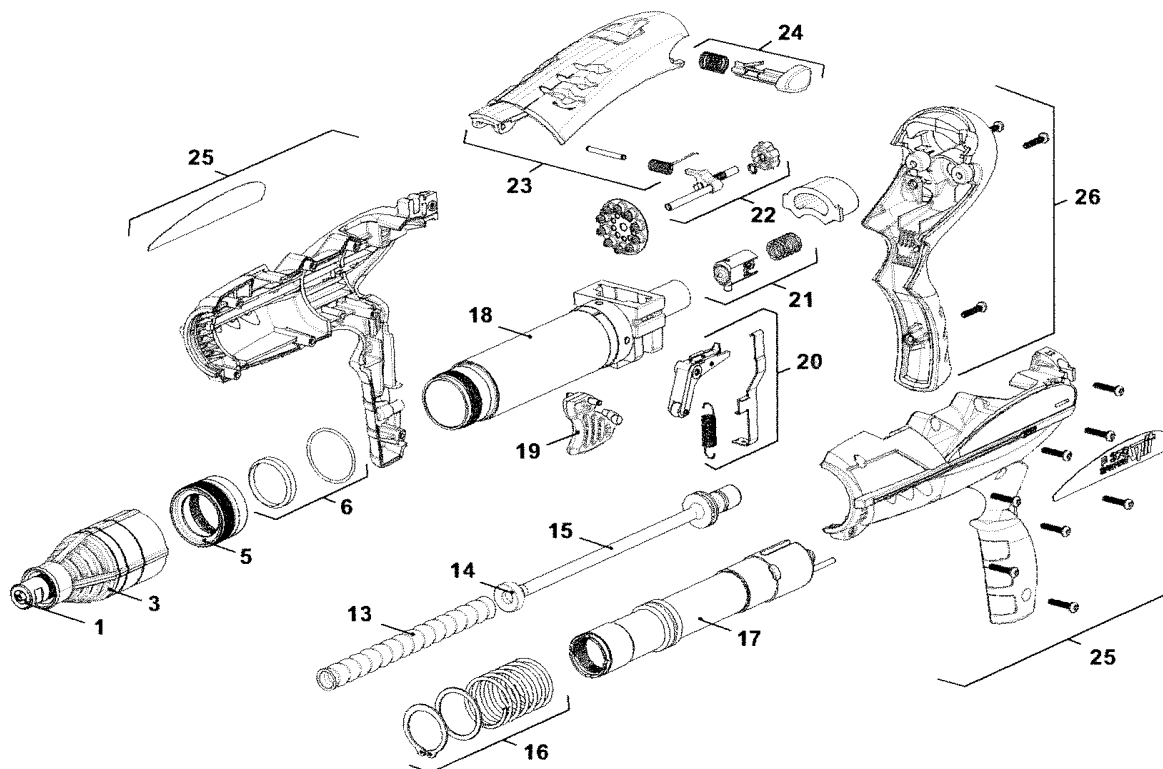

PIECES DE RECHANGE
PARTS LIST

SPITFIRE P370
P370C60

Feuille/Sheet : 2/2

Date modif : 22/01/07

Date diff : 22/01/07

fixez juste

PIECES DE RECHANGE
PARTS LIST

SPITFIRE P370
P370C60

Feuille/Sheet : 1/2

Date modif : 22/01/07

Date diff : 22/01/07

Rep	Code	Désignation	Description
1	010970	ENS. GUIDE TAMPON P370	PIN GUIDE ASSY P370
2	010971	ENS. GUIDE TAMPON P370C60	PIN GUIDE ASSY P370C60
3	010972	ENS. ANTI TIR LIBRE	MUZZLE BUSHING SHROUD ASSY
4	010973	ENS. CORPS CHARGEUR	MAGAZINE BODY ASSY
5	010974	ENS. BAGUE VERROUILLAGE	LOCKING RING ASSY
6	010975	ENS. BAGUE BUTEE	STOP RING ASSY
7	010976	ENS. SUPPORT INDEXAGE	INDEXING SUPPORT ASSY
8	010977	ENS. BUTEE CHARGEUR	MAGAZINE STOP ASSY
9	010978	ENS. VERROU SECURITE	SAFETY LOCK ASSY
10	010979	ENS. CURSEUR	SLIDE ASSY
11	010980	ENS. VERROUILLAGE CHARGEUR	MAGAZINE LOCKING ASSY
12	010981	ENS. COUVERCLE CHARGEUR	MAGAZINE COVER ASSY
13	010982	ENS. RESSORT RAPPEL MASSELOTTE	PISTON RETURN SPRING ASSY
14	010983	ENS. BAGUE ISOLATION	INSULATION RING ASSY
15	010984	ENS. MASSELOTTE	PISTON ASSY
16	010985	ENS. RESSORT CANON	BARREL SPRING ASSY
17	010986	ENS. CANON	BARREL ASSY
18	010987	ENS. PORTE CANON	RECEIVER ASSY
19	010988	ENS. DETENTE	TRIGGER ASSY
20	010989	ENS. LEVIER DECLENCHEMENT	RELEASE LEVER ASSY
21	010990	ENS. PERCUTEUR	FIRING PIN ASSY
22	010991	ENS. REGLAGE PUISSANCE	ENERGY SET ASSY
23	010992	ENS. CAPOT	COVER ASSY
24	010993	ENS. VERROUILLAGE CAPOT	COVER LOCKING ASSY
25	010994	ENS. POIGNEES D/G	RIGHT/LEFT SIDE HANDLE ASSY
26	010995	ENS. POIGNEE ARRIERE	REAR HANDLE ASSY
27	310000	STABILISATEUR	STABILIZER