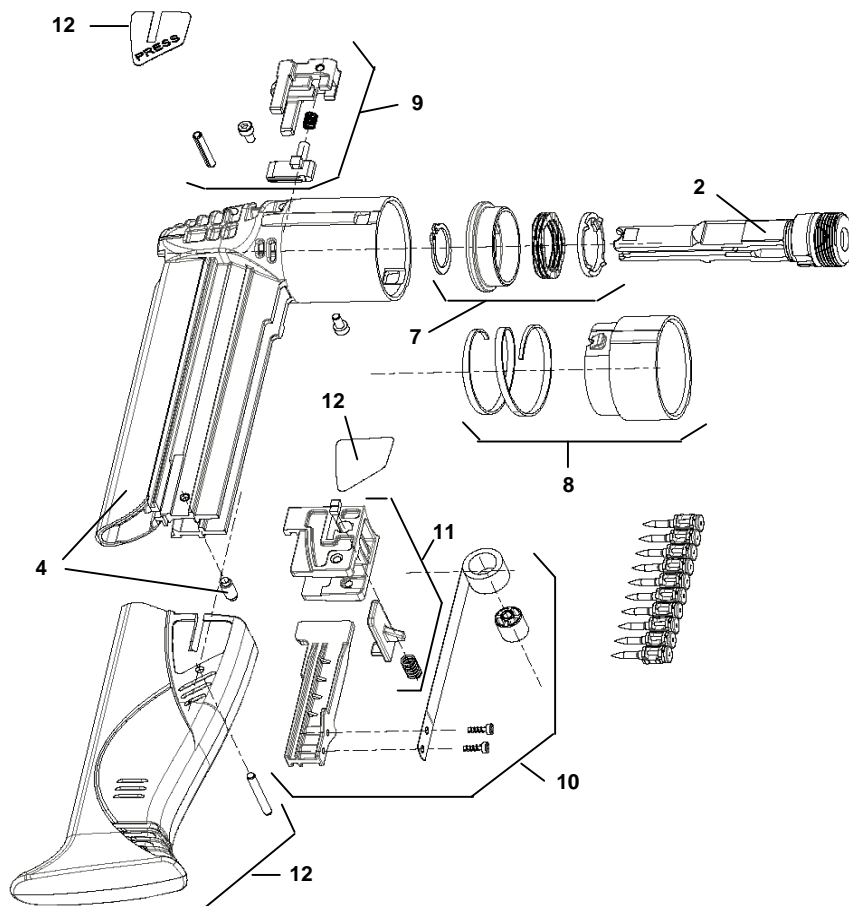

PIECES DE RECHANGE
PARTS LIST

SPITFIRE P370
P370C60

Feuille/Sheet : 2/2

Date modif : 22/01/07

Date diff : 22/01/07

fixez juste

PIECES DE RECHANGE
PARTS LIST

SPITFIRE P370
P370C60

Feuille/Sheet : 1/2

Date modif : 22/01/07

Date diff : 22/01/07

Rep	Code	Désignation	Description
1	010970	ENS. GUIDE TAMPON P370	PIN GUIDE ASSY P370
2	010971	ENS. GUIDE TAMPON P370C60	PIN GUIDE ASSY P370C60
3	010972	ENS. ANTI TIR LIBRE	MUZZLE BUSHING SHROUD ASSY
4	010973	ENS. CORPS CHARGEUR	MAGAZINE BODY ASSY
5	010974	ENS. BAGUE VERROUILLAGE	LOCKING RING ASSY
6	010975	ENS. BAGUE BUTEE	STOP RING ASSY
7	010976	ENS. SUPPORT INDEXAGE	INDEXING SUPPORT ASSY
8	010977	ENS. BUTEE CHARGEUR	MAGAZINE STOP ASSY
9	010978	ENS. VERROU SECURITE	SAFETY LOCK ASSY
10	010979	ENS. CURSEUR	SLIDE ASSY
11	010980	ENS. VERROUILLAGE CHARGEUR	MAGAZINE LOCKING ASSY
12	010981	ENS. COUVERCLE CHARGEUR	MAGAZINE COVER ASSY
13	010982	ENS. RESSORT RAPPEL MASSELOTTE	PISTON RETURN SPRING ASSY
14	010983	ENS. BAGUE ISOLATION	INSULATION RING ASSY
15	010984	ENS. MASSELOTTE	PISTON ASSY
16	010985	ENS. RESSORT CANON	BARREL SPRING ASSY
17	010986	ENS. CANON	BARREL ASSY
18	010987	ENS. PORTE CANON	RECEIVER ASSY
19	010988	ENS. DETENTE	TRIGGER ASSY
20	010989	ENS. LEVIER DECLENCHEMENT	RELEASE LEVER ASSY
21	010990	ENS. PERCUTEUR	FIRING PIN ASSY
22	010991	ENS. REGLAGE PUISSANCE	ENERGY SET ASSY
23	010992	ENS. CAPOT	COVER ASSY
24	010993	ENS. VERROUILLAGE CAPOT	COVER LOCKING ASSY
25	010994	ENS. POIGNEES D/G	RIGHT/LEFT SIDE HANDLE ASSY
26	010995	ENS. POIGNEE ARRIERE	REAR HANDLE ASSY
27	310000	STABILISATEUR	STABILIZER