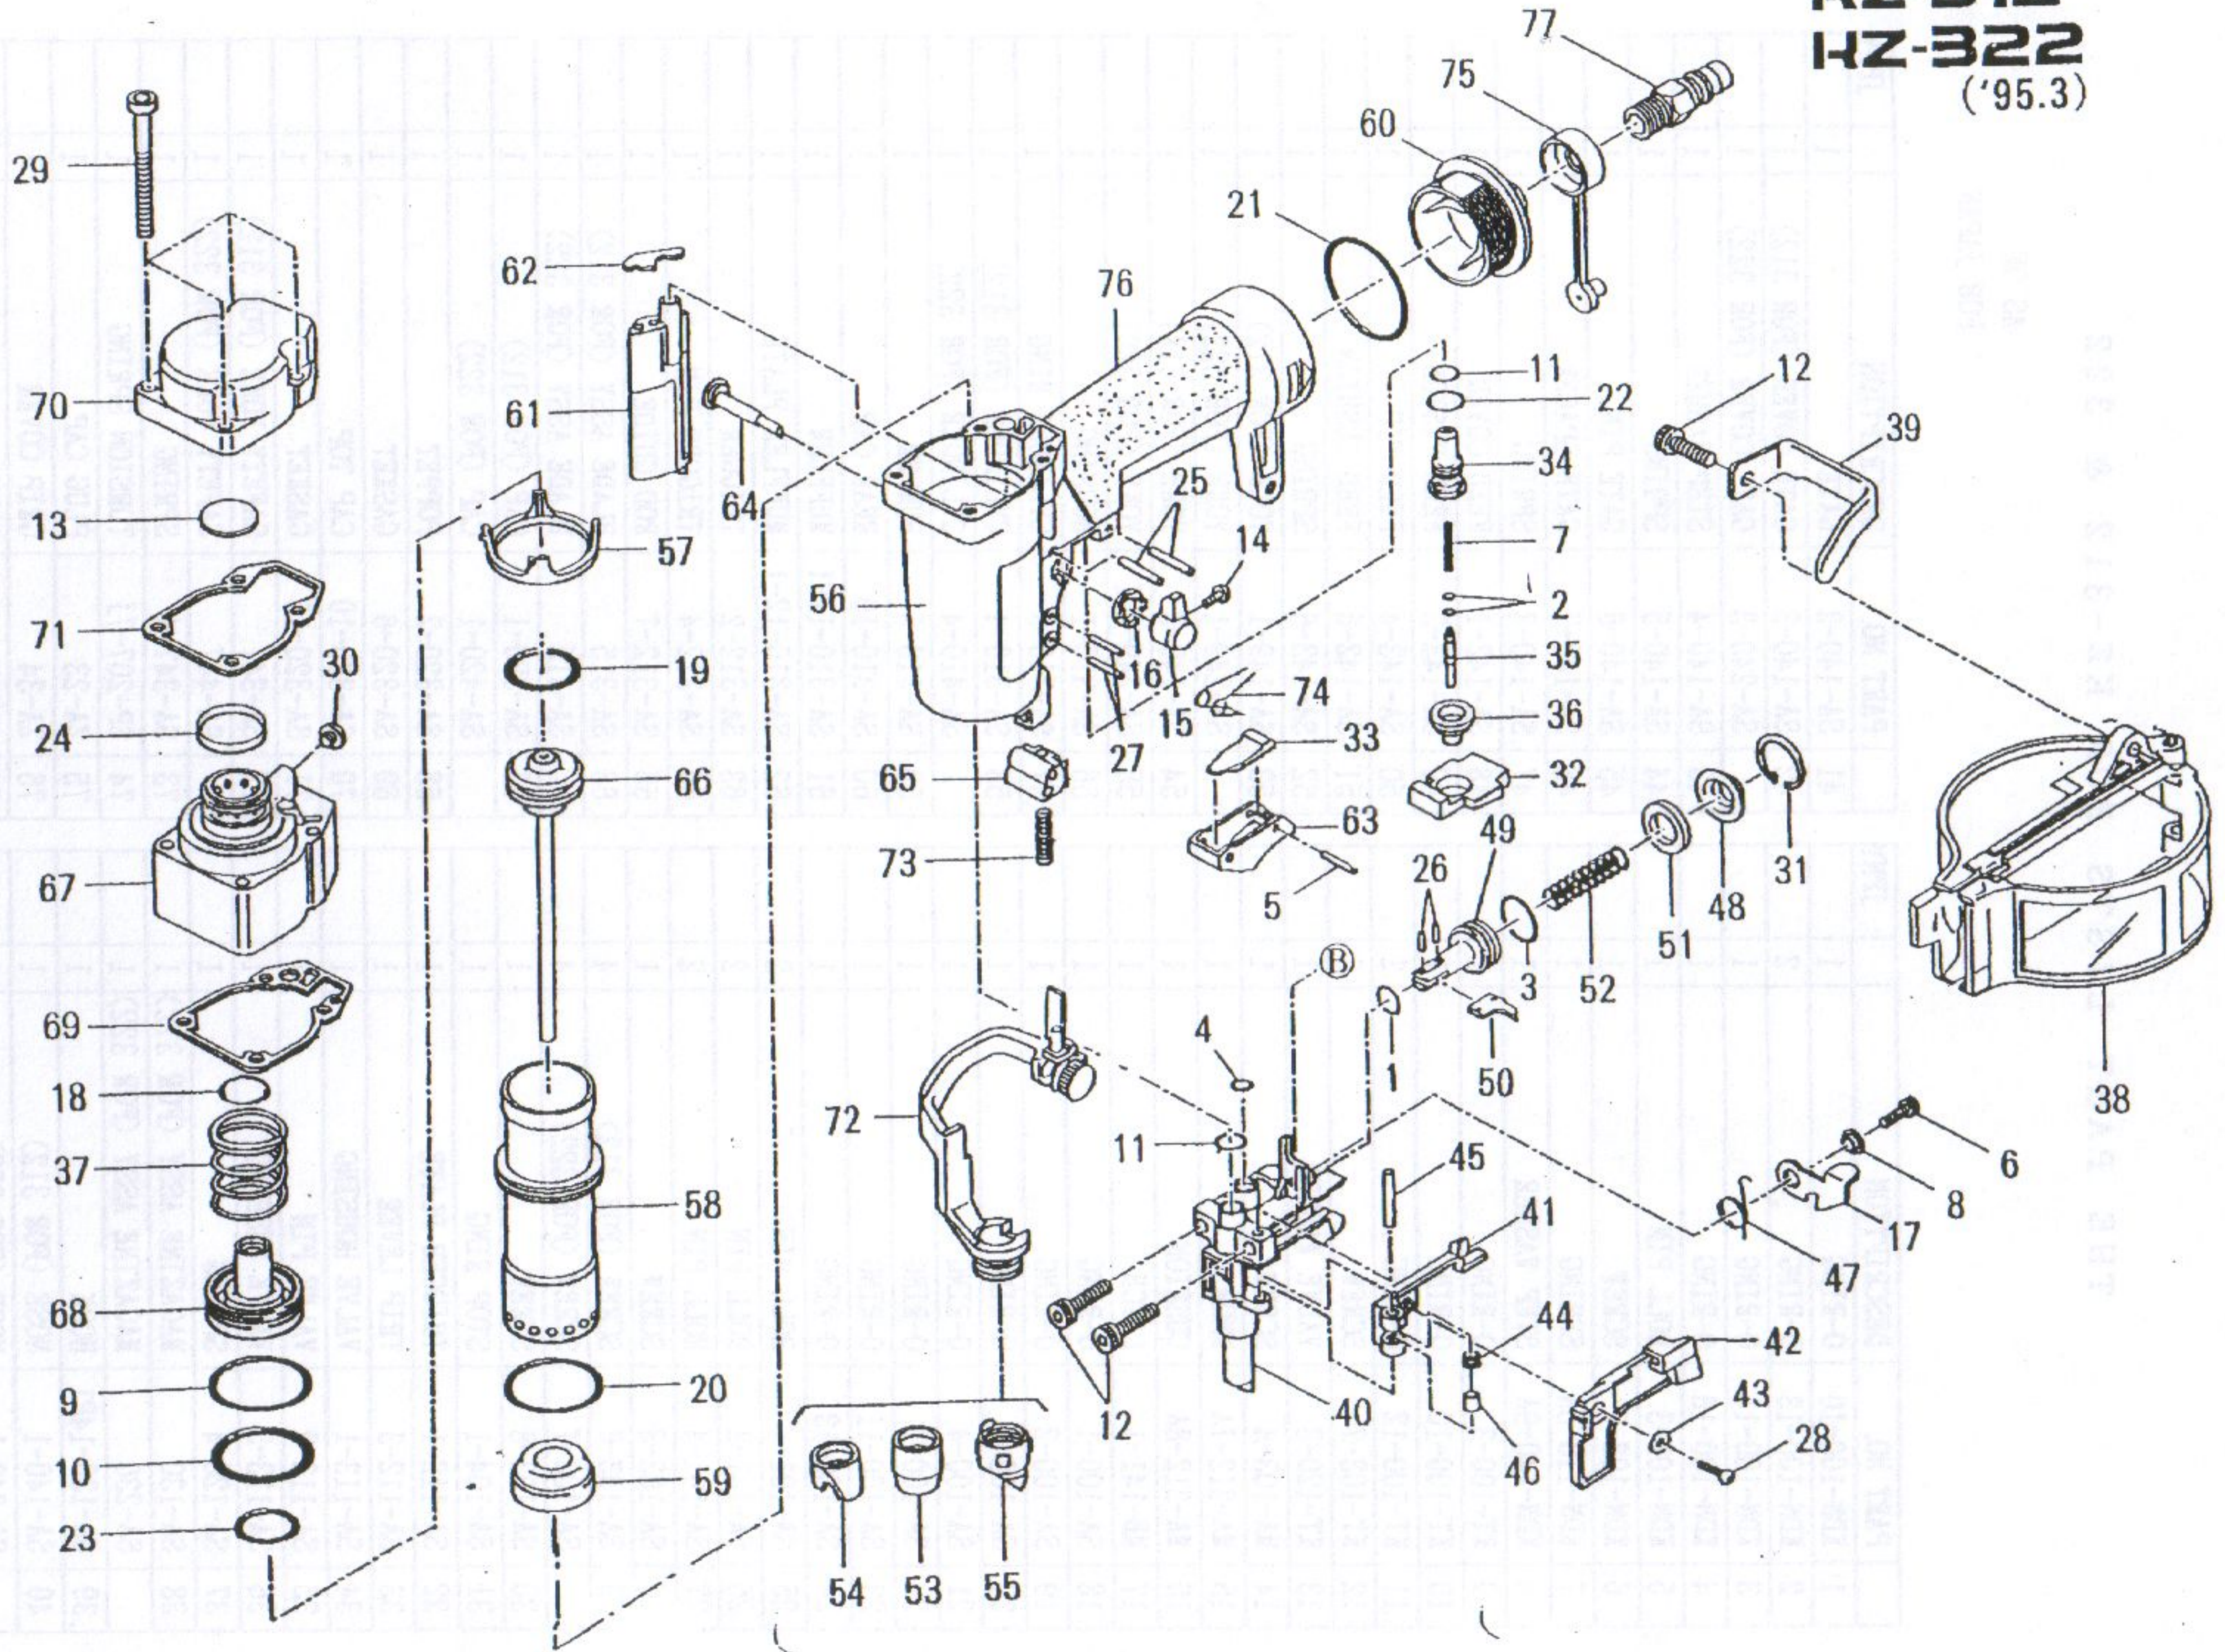

HZ-312
HZ-322
('95.3)

#009 P02

TEL NO: 0462245314

'95-09-11 17:59 ID:

THE PART LISTS FOR KZ-312 & 322

AS OF
FOB JAPAN

	PART NO.	DESCRIPTION		JPNY
1	KDN-100-10	O-RING	1	
2	KDN-100-13	O-RING	2	
3	KDN-100-14	O-RING	1	
4	KDN-100-16	O-RING	1	
5	KDN-101-3	ROLL PIN	1	
6	KDN-103-7	SCREW	1	
7	KDN-113-5A	SPRING	1	
8	KDN-140-9A	STEP WASHER	1	
9	KT-100-3	O-RING	1	
10	KT-100-10	O-RING	1	
11	KT-100-12	O-RING	2	
12	KT-103-7	SCREW	3	
13	KT-120-3	VALVE WASHER	1	
14	MA-103-4	SCREW	1	
15	MA-212-7A	KNOB	1	
16	MA-212-8A	CUSHION	1	
17	MB-141-1	LATCH	1	
18	SA-100-1	O-RING	1	
19	SA-100-2	O-RING	1	
20	SA-100-3	O-RING	1	
21	SA-100-4	O-RING	1	
22	SA-100-7	O-RING	1	
23	SA-100-11	O-RING	1	
24	SA-100-13	O-RING	1	
25	SA-101-1	ROLL PIN	2	
26	SA-101-2	ROLL PIN	2	
27	SA-101-4	ROLL PIN	2	
28	SA-103-3	SCREW	1	
29	SA-103-6	SCREW (FOR 312)	4	
	SA-103-7	SCREW (FOR 322)	4	
30	SA-103-8	SCREW	1	
31	SA-104-1	STOP RING	1	
32	SA-112-1	TRIGGER PLATE	1	
33	SA-112-3	TRIP LEVER	1	
34	SA-113-1	VALVE HOUSING	1	
35	SA-113-2	VALVE PIN	1	
36	SA-113-3	VALVE BUSHING	1	
37	SA-120-4	SPRING	1	
38	SA-130	MAGAZINE ASSY (FOR 312)	1	
	SA-230	MAGAZINE ASSY (FOR 322)	1	
39	SA-130-14P1	HOOK	1	
40	SA-140-1	NOSE (FOR 312)	1	
	SA-240-1	NOSE (FOR 322)	1	

	PART NO.	DESCRIPTION		JPNY
41	SA-140-2	GATE	1	
42	SA-140-3	GATE COVER (FOR 312)	1	
	SA-240-3	GATE COVER (FOR 322)	1	
43	SA-140-4	STEP WASHER	1	
44	SA-140-5	SPRING	1	
45	SA-140-6	GATE PIN	1	
46	SA-140-7	GATE SPACER	1	
47	SA-140-8	SPRING	1	
48	SA-143-1	FEED COVER	1	
49	SA-143-3	FEED PISTON	1	
50	SA-143-4	FEED TIP	1	
51	SA-143-5	FEED CUSHION	1	
52	SA-143-6	SPRING	1	
53	SA-149-1	YOKE (FOR 312)	1	
	SA-249-1	YOKE (FOR 322)	1	
54	SA-149-2	YOKE (FOR 312)	1	
55	SA-249-2P1	YOKE (FOR 322)	1	
56	SA-310-1	HOUSING	1	
57	SA-310-3	CYLINDER RING	1	
58	SA-310-4	CYLINDER (FOR 312)	1	
	SA-410-4	CYLINDER (FOR 322)	1	
59	SA-310-5	BUMPER	1	
60	SA-310-10	REAR CAP	1	
61	SA-310-11P1	MUFFLER	1	
62	SA-310-12-1	MUFFLER PLATE	1	
63	SA-312-2	TRIGGER	1	
64	SA-312-4	TRIGGER PIN	1	
65	SA-312-7	ROD GUIDE	1	
66	SA-315	BLADE ASSY (FOR 312)	1	
	SA-415	BLADE ASSY (FOR 322)	1	
67	SA-320-1	CAP (FOR 312)	1	
	SA-420-1	CAP (FOR 322)	1	
68	SA-320-2	POPPET	1	
69	SA-320-6	GASKET	1	
70	SA-320-10	CAP TOP	1	
71	SA-320-16	GASKET	1	
72	SA-347	SAFETY YOKE (FOR 312)	1	
	SA-447	SAFETY YOKE (FOR 322)	1	
73	SA-347-4	SPRING	1	
74	SP-207-7J	TORSION SPRING	1	
75	ZA-23	PLUG CAP	1	
76	ZA-34	GRIP COVER	1	
77	20KPM	PLUG	1