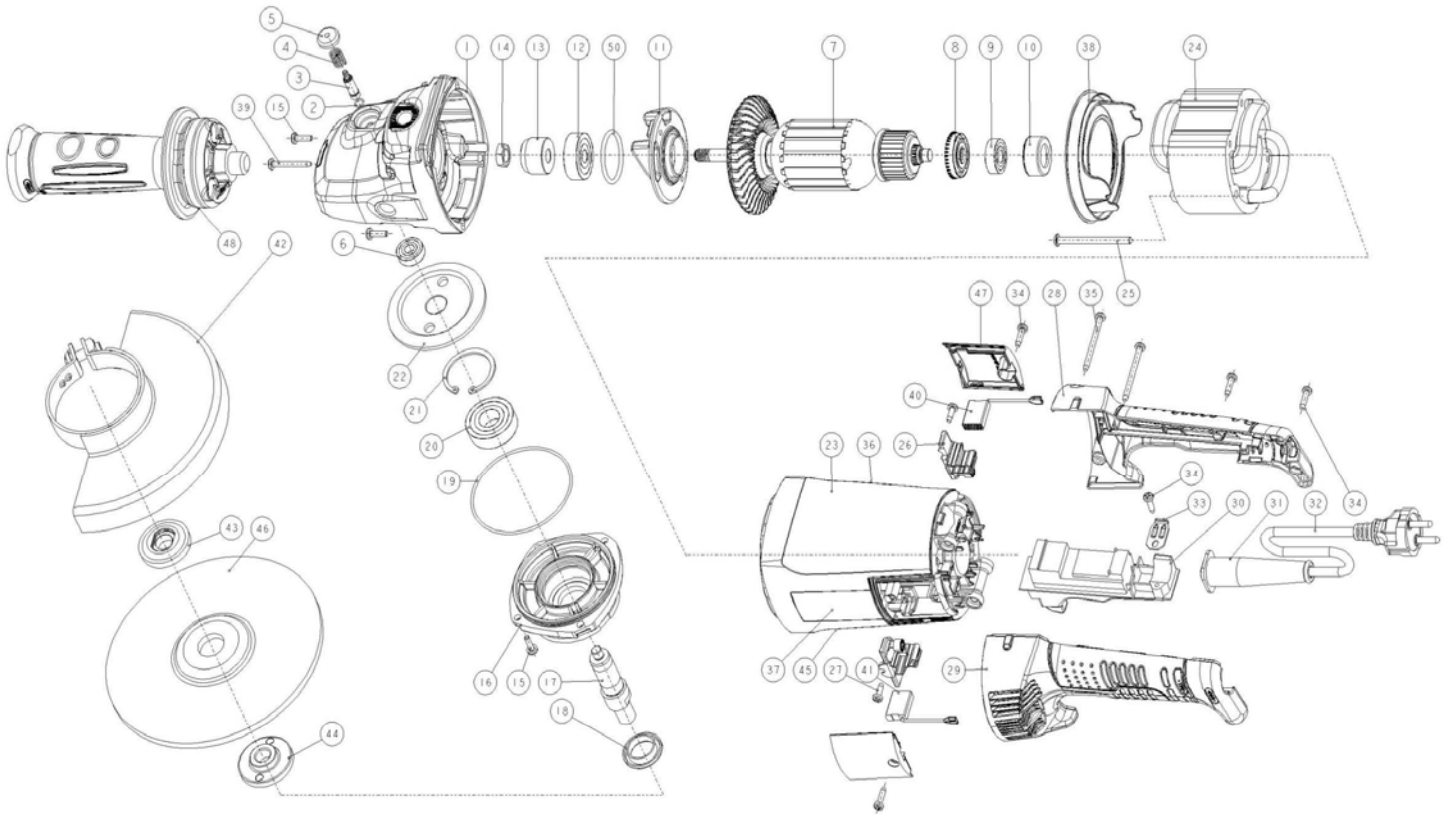

## EXPLODED VIEW AGS 230M

**SPIT**  
**AGS230M**

Ruben Bernaert 13/02/09

## SPARE PART LIST AGS 230M

No	Spit code	Description	qty
1,6	624590	Gear cover assembly	1
2	654044	O-ring	1
3	624591	Lock pin	1
4	624592	Lock spring	1
5	624593	Cap	1
7	624594	Armature assembly	1
8	624982	Dust cover	1
9	624980	Ball bearing	1
10	624981	Rubber packing	1
11	624991	Bearing cover	1
12	624595	Ball bearing	1
13	624596	Pinion	1
16	624597	Packing gland	1
17	624598	Spindle	1
18	654027	Flinger	1
19	654023	O-ring	1
20	624599	Ball bearing	1
22	624603	Gear	1
23	624604	Housing	1
24	624605	Stator assembly	1
26	624988	Brush holder assembly	2
28	624606	Handle A orange	1
29	624607	Handle B orange	1
30	624978	Trig S/W	1
31	654003	Cord armor	1
32	624608	Cord assembly	1
33	654004	Cord clip	1
38	624986	Fan guide	1
42	624609	Wheel guard assembly	1
43	624611	Wheel washer	1
44	654031	Wheel nut	1
45	624612	Name plate	1
47	624989	Brush cap	2
48	624613	Side handle assembly	1
50	624614	O-ring	1
51	624615	Soft starter assembly	1
14,15,21,25,27,34,35,39	624616	Screw kit assembly	1
36,37	624617	Brand name label	2
40,41	654034	Carbon brush	1
	624618	Wrench	1